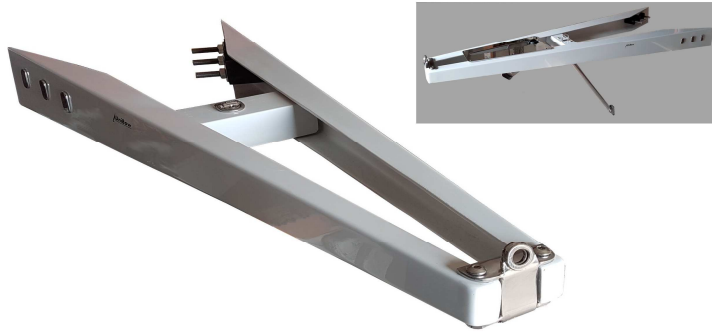

* The projection can also vary by 10% depending on the shape of the boat

UBC aluminum

Black or silver anodized

Version with optional removable anchor fitting and retaining connection on the central crosspiece

Projection on request

Hull attack like the version Wise UBW

Double or single gennaker attack on request

Attack for code 0 included

Cod.	description	projection *	weight	Price
UBC30S	UniBow RACE Compass for boats from 28' to 33'	650mm	5 kg	793,00
UBC40S	UniBow RACE Compass for boats from 34' to 40'	750mm	6 kg	976,00
UBC45S	UniBow RACE Compass for boats from 41' to 46'	800mm	7kg	1098,00
UBC50S	UniBow RACE Compass for boats from 47' to 54'	900mm	10 kg	1586,00
UBC30L	UniBow RACE Compass for boats from 28' to 33' increased length	1000mm	6 kg	915,00
UBC40L	UniBow RACE Compass for boats from 34' to 40' increased length	1200mm	7 kg	1098,00
UBC45L	UniBow RACE Compass for boats from 41' to 46' increased length	1300mm	11 kg	1220,00
UBC50L	UniBow RACE Compass for boats from 47' to 54' increased length	1500mm	17 kg	1830,00
MAU30	removable anchor fitting for UB30		6 kg	268,40
MAU40	removable anchor fitting for UB40		7 kg	305,00
MAU45	removable anchor fitting for UB45		8 kg	335,50
MAU50	removable anchor fitting for UB50		13 kg	427,00
TRU30	Stainless steel adjustable rigid tie rod UB30		0.3 kg	97,60
TRU40	Stainless steel adjustable rigid tie rod UB40		0.5 kg	170,80
TRU45	Stainless steel adjustable rigid tie rod UB45		1 kg	207,40
TRU50	Stainless steel adjustable rigid tie rod UB50		1.5 kg	305,00

* The projection refers to the standard versions but a custom measure can be requested

UniBow
delfiniera universale

RACE
CARBO

UBR Carbon

finished in white or black gelcoat
Version with optional removable anchor fitting and retaining connection on the central crosspiece