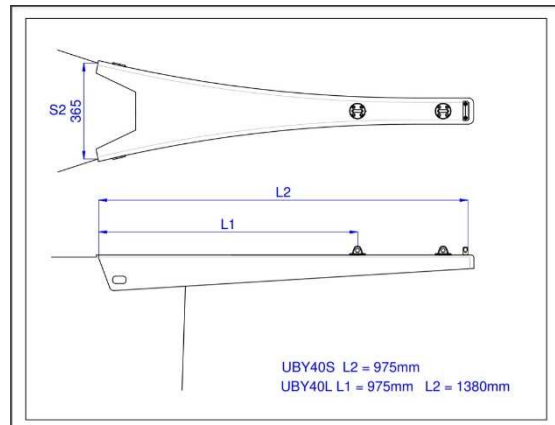

Optional

codice	descrizione	Price
TRDY40S	Dyneema Held down rope for UBY40S	180
TRDY40L	Dyneema Held down rope for UBY40L	190
VN	Black Gelcoat paint	50