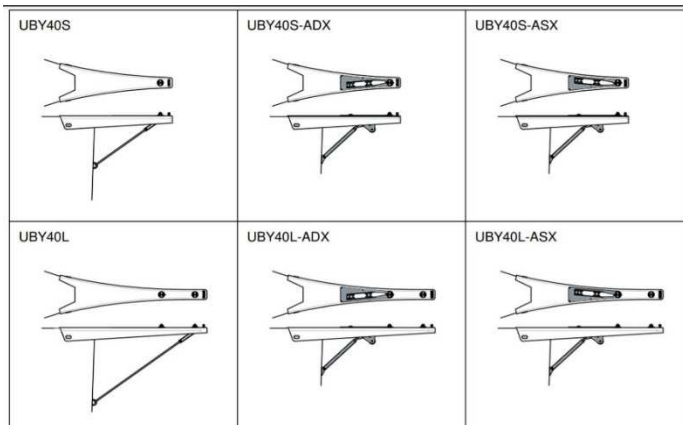

Optional

codice	descrizione	Price
TRDY40S	Dyneema Held down rope for UBY40S	180
TRDY40L	Dyneema Held down rope for UBY40L	190
VN	Black Gelcoat paint	50