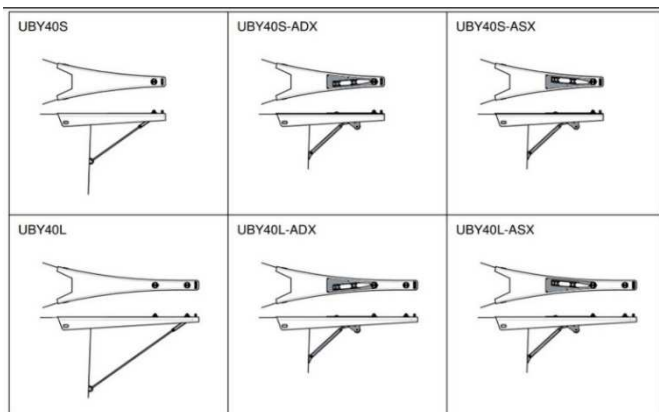

* The projection refers to the standard versions but a custom measure can be requested

ACCESSORIES UniBow Compass

Cod.	description	price
GCR	Stainless steel chain guide with roller	196,00
GCP	Stainless steel plate protection bow	104,00
SCU30	Removable stainless steel ladder for UB30	286,00
SCU40	Removable stainless steel ladder for UB40 UB45	390,00
SCU50	Removable stainless steel ladder for UB50	494,00
RDU30	Dyneema Held down rope for UB30	110,00
RDU40	Dyneema Held down rope for UB40 UB45	180,00
RDU50	Dyneema Held down rope for UB50	190,00

UniBow RUN Line

UniBow RUN

finished in white or black gelcoat Carbon Fiber

Fixed Overhang

version with or without anchor roller two lengths available

max working load 4 tons

Cod.	description	Projection*	Weight	Price
UBY40S	UniBow RUN small series	750mm	6 kg	970
UBY40L	UniBow RUN long series	1050mm	7 kg	1210
UBY40S-ADX	UniBow RUN small with right anchor roller	750mm	12 kg	1585
UBY40S-ASX	UniBow RUN small with left anchor roller	750mm	12 kg	1585
UBY40L-ADX	UniBow RUN long with right anchor roller	1050mm	14 kg	1800
UBY40L-ASX	UniBow RUN long with left anchor roller	1050mm	14 kg	1800

* the projection is indicative, to determine the real one, consult the image

Optional UniBow RUN

codice	descrizione	Price
TRDY40S	Dyneema Held down rope for UBY40S	180
TRDY40L	Dyneema Held down rope for UBY40L	190
VN	Black Gelcoat paint	50