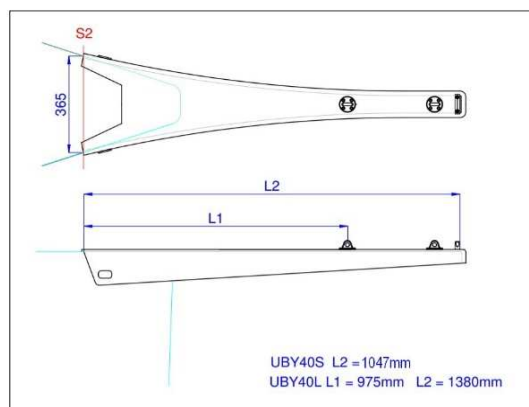

UniBow RUN

finished in white or black gelcoat Carbon Fiber

Fixed Overhang

version with or without anchor roller two lengths available

max working load 4 tons

Cod.	description	Projection*	Weight	Price
UBY40S	UniBow RUN small series	750mm	6 kg	970
UBY40L	UniBow RUN long series	1050mm	7 kg	1210
UBY40S-ADX	UniBow RUN small with right anchor roller	750mm	12 kg	1585
UBY40S-ASX	UniBow RUN small with left anchor roller	750mm	12 kg	1585
UBY40L-ADX	UniBow RUN long with right anchor roller	1050mm	14 kg	1800
UBY40L-ASX	UniBow RUN long with left anchor roller	1050mm	14 kg	1800

* the projection is indicative, to determine the real one, consult the image